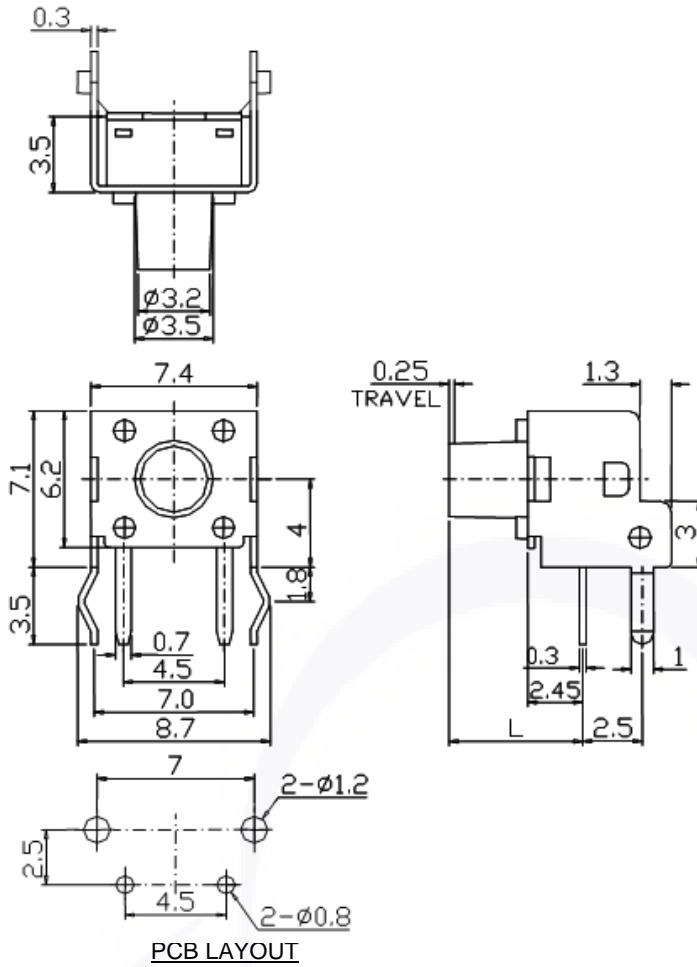

TACT SWITCH SIDE PUSH TYPE

- L=
- 3.15
- 3.85
- 5.85
- 6.15
- 6.85
- 7.35
- 7.85
- 8.35
- 11.35
- 11.85
- 12.35
- 15.85

OPERATING FORCE (gf)
 160 ± 50
 250 ± 50

Series NO.	Free Code	Length		Operating Force (gf)	Packing	Status
SW-	1-	585	V	160 250	[R] Reel	[R] RoHS